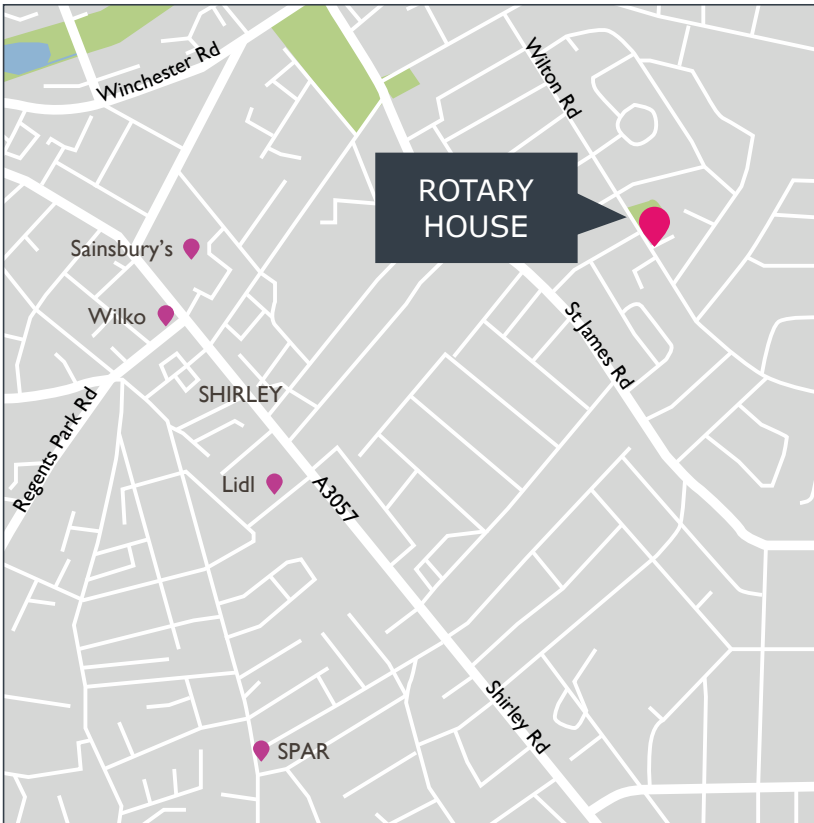

ROTARY HOUSE

WILTON ROAD, SHIRLEY, SOUTHAMPTON,
SO15 5JT

SAXON WEALD

Great homes, building futures

LOCAL AREA

Rotary House is located near Shirley which benefits from a range of local shops, a supermarket and a pharmacy. Southampton Common is a 15 minute walk away, with nature trails, a fishing pond and a model yachting pond. A local bus service runs regularly to Southampton city centre.

ACCOMMODATION

Rotary House consists of 22 one-bedroom apartments and one three-bedroom apartment. Your home will be completely self-contained, with your own front door, and each has their own kitchen and bathroom. All properties also feature central heating and double glazing.